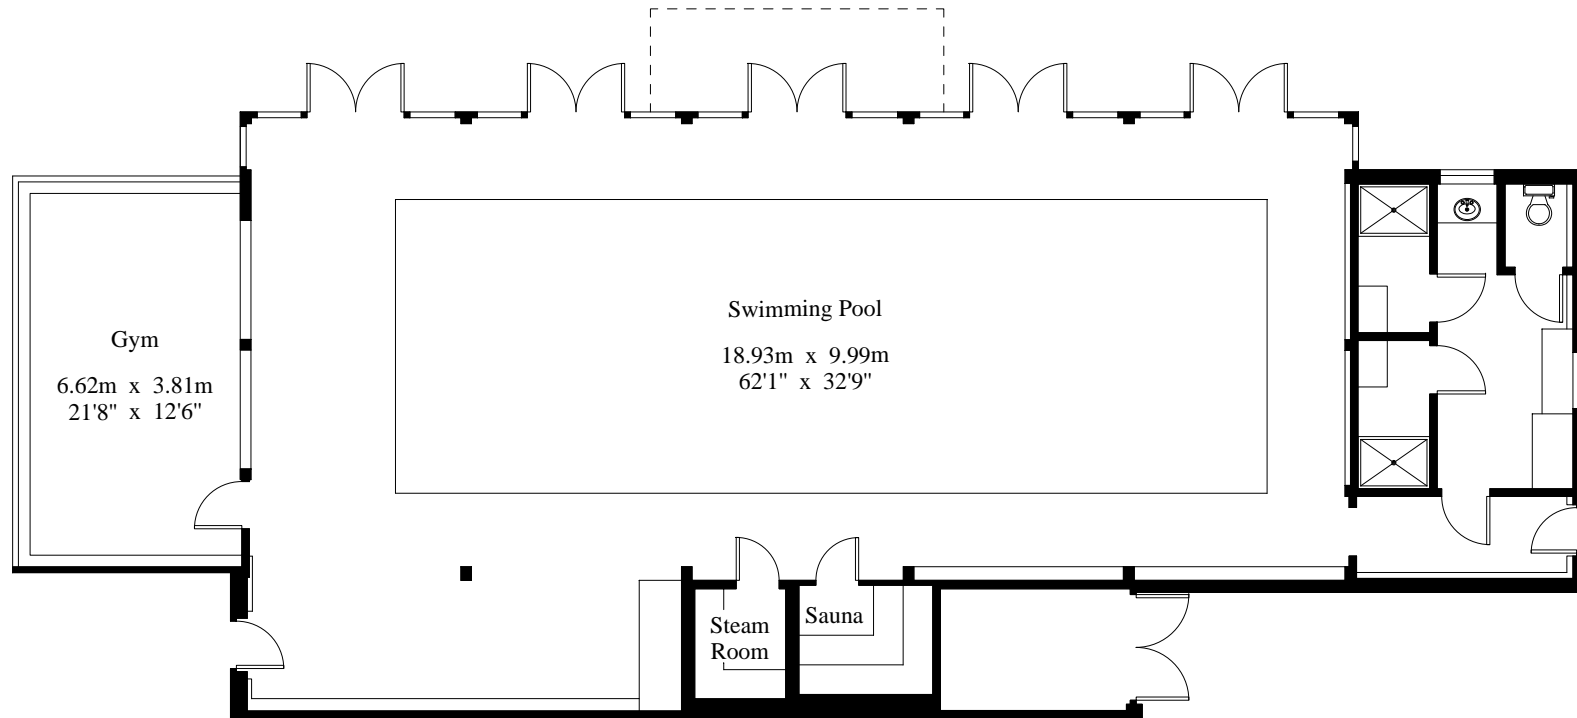

# Pennybridge House - Pool Complex

Gross Internal Area : 230.0 sq.m (2475 sq.ft.)

For Identification Purposes Only.

© 2014 Trueplan (UK) Limited (01892) 614 881