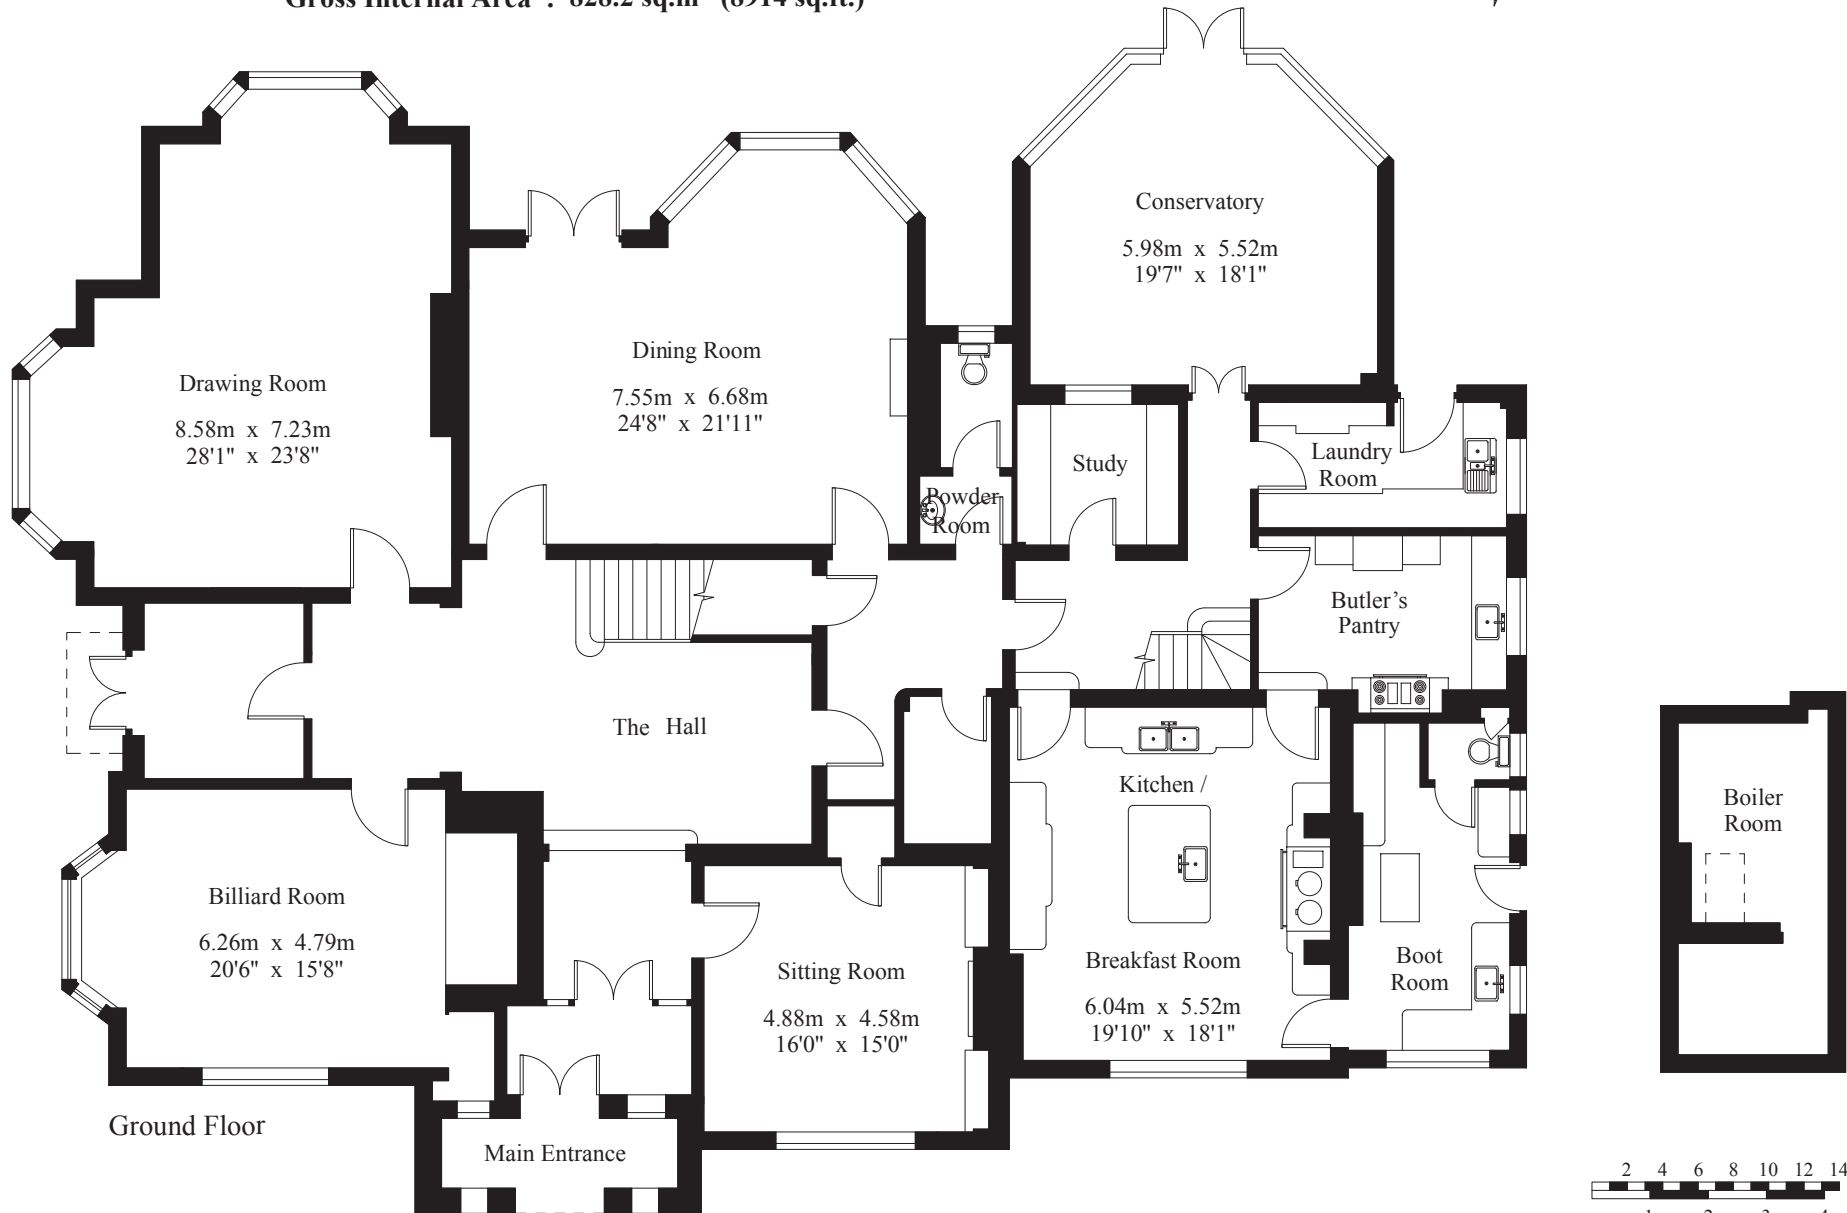

Pennybridge House

Gross Internal Area : 828.2 sq.m (8914 sq.ft.)

For Identification Purposes Only.

© 2014 Trueplan (UK) Limited (01892) 614 881